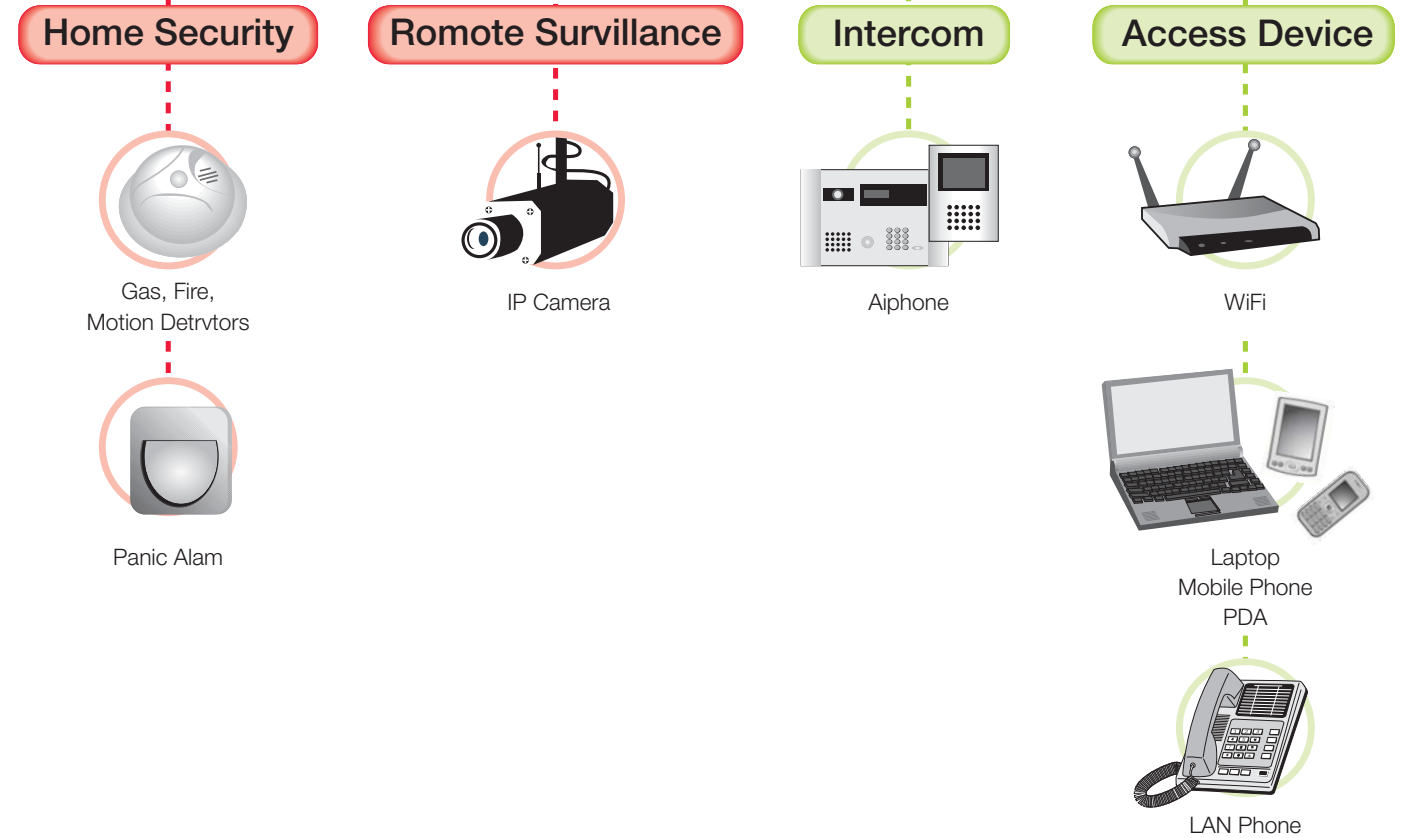

当您经过一天繁忙的工作，拖著疲惫的身躯回家，在您安坐于沙发上，放松享受片刻悠闲时间前，您可能仍需要：

- 开启起居室灯光
- 启动空调设备及调节至适当的温度
- 等待室温调整至理想温度
- 搜寻不同遥控器以启动家电影院系统
- 调解窗帘
- 还有更多...

NOW
现在

享 受 Relax and Enjoy 家中的一切设备 at home

The i-Home Enabler offers you a one-stop solution with

- Care
- Comfort
- Communications

智能家居系统为您提供一站式解决方案，使您的家居生活更：

- 关怀
- 舒适
- 联系

You deserve more than just a living place. Simply empower your home with the i-Home Enabler, you can then enjoy a completely new stylish living pattern enriched by the most up-to-date technologies. The i-Home Enabler transforms every moment of your private life into real and valuable leisure time effortlessly. At night time, you can enjoy your sleeping with extra care provided by the home security and child/elderly care system.

i-HOME ENABLER
智能家居系统

Electrical Home Appliances

家庭电器

Lighting

- Turn on, turn off or dim down the lighting to obtain optimal level of lights
- Preset dynamic lighting modes zone by zone for different functional uses and rooms